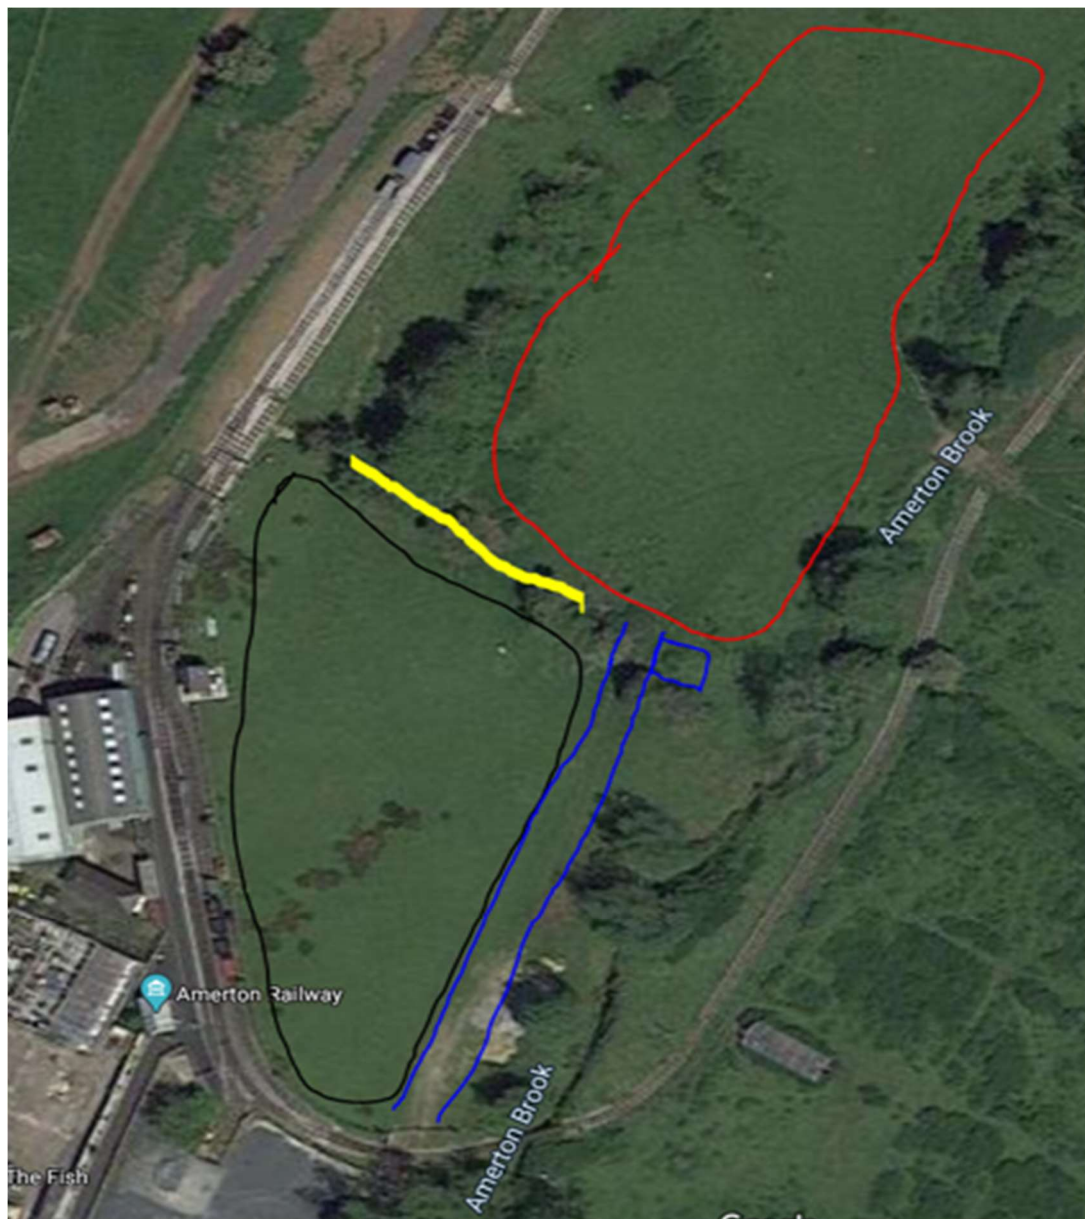

The event will take place on the fields within the railway, in a designated area and the public will park on our overflow car park just before the arena (Please See Map Attached). Each exhibit will have their own designated plot of approx. 8x15ft, to give enough space for the cars to be displayed and people to view them, appreciate their history and the work that goes into keeping them on the road.

The railway will be running throughout the day and plan to have additional locomotives in operation on passenger and demonstration freight trains.

Exhibitors will arrive between 9am-10:30am and book in at the 'gatehouse' and shown where their plot is. All exhibits will need to stay parked at this plot till the event ends at 4:30pm.

Amerton Railway

The map shows the event layout-

- Blue shows the roped 'road' that the exhibits will use to get to the gatehouse where they will book in and out
- Black shows the main public car park
- Red shows the roped exhibit arena where the main event will take place.